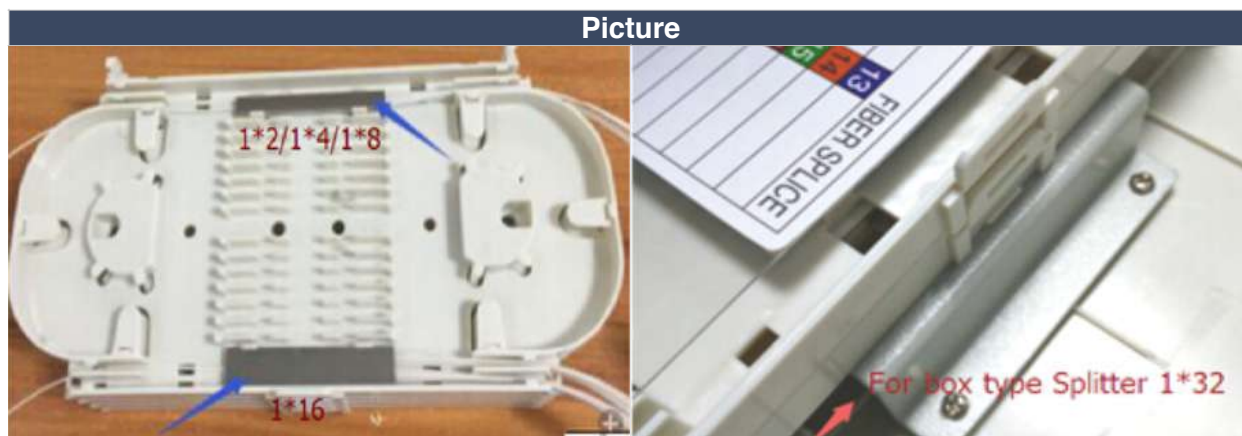

FIBER OPTIC TERMINAL BOX MODEL 17STB

Optic drop cable terminal box is widely used as a termination point for the feeder cable to connect with drop cable. The fiber splicing, splitting, distribution can be done in this box, and meanwhile it provides solid protection and management for the ftx network building. Can be used indoor or outdoor.

Material	PC + ABS
Protection grade	IP65
Dimension	42* 31* 13.8 cm
Pole Size	22*30 cm
Working Temperature	-40 ~ 70°C

Part Number	Nr. of ports
17STB48	48 SC Simplex