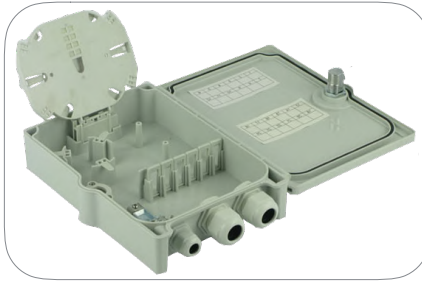

FIBER OPTIC TERMINAL BOX MODEL 2STB

Our terminal box Model 2STB was made for FTTH projects.
 Excellent sealing performance, reusable.
 Protection grade is IP65.
 Max capacity cores of 12 SC Simplex.

Dimensions (mm)	258.5*186*61
Material	ABS
Weight (kg)	0.8 ~ 1.0
Operating Temperature (°C)	-25°C ~ +45°C
Protection grade	IP65
Packing	1 box of 57*41.5*35.5cm : 20 units
Standard	TIA/EIA 568.C, ISO/IEC 11801, EN50173, IEC60304, IEC61754

ORDERING INFORMATION											
Type	Adapter	Polishing		Type	Colors		Ports	Fiber		Length (m)	
2STB	FC	A	APC	D	Duplex	1	Aqua	1	OS1	G.652B	1
	E2000	U	UPC	Q	Quad	2	Blue	2	OS2	G.652D	2
	LC			S	Simplex	3	Beige	3	655	G.655	3
	MU					4	Green	4	657	G.657	
	SC					5	12 colors	OM1	62.5/125	
	ST					6	Yellow	22	OM2	50/125	
								23	OM3	50/125	
								24	OM4	50/125	

ORDERING INFORMATION EXAMPLE										
2STB	LC	U		D		6		6	OS2	1

Configuration: Outdoor terminal box Model 2STB LC UPC DX 12 Yellow OS2 1mt pigtails