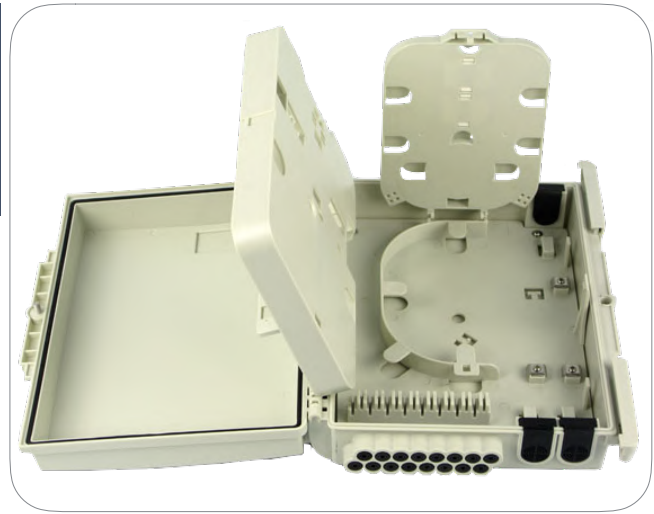

FIBER OPTIC TERMINAL BOX MODEL 3STB

Our terminal box Model 3STB was made for FTTH projects.
 Excellent sealing performance, reusable.
 Protection grade is IP65.
 Max capacity cores of 16 SC Simplex.

Dimensions (mm)	295*250*100
Material	Polymer Synthetic Plastic
Weight (kg)	2.0 ~ 2.4
Operating Temperature (°C)	-25°C ~ +45°C
Protection grade	IP65
Packing	1 box of 63*58*52cm : 12 units
Standard	TIA/EIA 568.C, ISO/IEC 11801, EN50173, IEC60304, IEC61754

ORDERING INFORMATION											
Type	Adapter	Polishing		Type	Colors		Ports	Fiber		Length (m)	
3STB	FC	A	APC	D	Duplex	1	Aqua	1	OS1	G.652B	1
	E2000	U	UPC	Q	Quad	2	Blue	2	OS2	G.652D	2
	LC			S	Simplex	3	Beige	3	655	G.655	3
	MU					4	Green	4	657	G.657	
	SC					5	12 colors	OM1	62.5/125	
	ST					6	Yellow	30	OM2	50/125	
							31	OM3	50/125		
							32	OM4	50/125		

ORDERING INFORMATION EXAMPLE									
3STB	SC	A	S	6	16	OS2	1		

Configuration: Outdoor terminal box Model 3STB SC APC Simplex 16 Yellow OS2 1mt pigtails