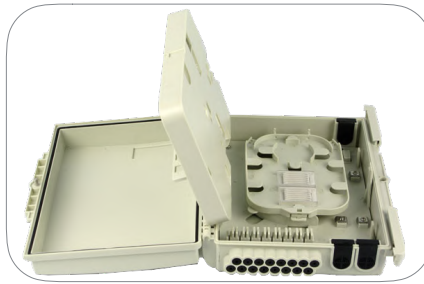

FIBER OPTIC TERMINAL BOX MODEL 3STB

Our terminal box Model 3STB was made for FTTH projects.
 Excellent sealing performance, reusable.
 Protection grade is IP65.
 Max capacity cores of 16 SC Simplex.

Dimensions (mm)	295*250*100
Material	Polymer Synthetic Plastic
Weight (kg)	2.0 ~ 2.4
Operating Temperature (°C)	-25°C ~ +45°C
Protection grade	IP65
Packing	1 box of 63*58*52cm : 12 units
Standard	TIA/EIA 568.C, ISO/IEC 11801, EN50173, IEC60304, IEC61754

ORDERING INFORMATION											
Type	Adapter	Polishing		Type	Colors		Ports	Fiber		Length (m)	
3STB	FC	A	APC	D	Duplex	1	Aqua	1	OS1	G.652B	1
	E2000	U	UPC	Q	Quad	2	Blue	2	OS2	G.652D	2
	LC			S	Simplex	3	Beige	3	655	G.655	3
	MU					4	Green	4	657	G.657	
	SC					5	12 colors	OM1	62.5/125	
	ST					6	Yellow	30	OM2	50/125	
							31	OM3	50/125		
							32	OM4	50/125		

ORDERING INFORMATION EXAMPLE									
3STB	SC	A	S	6	16	OS2	1		

Configuration: Outdoor terminal box Model 3STB SC APC Simplex 16 Yellow OS2 1mt pigtails