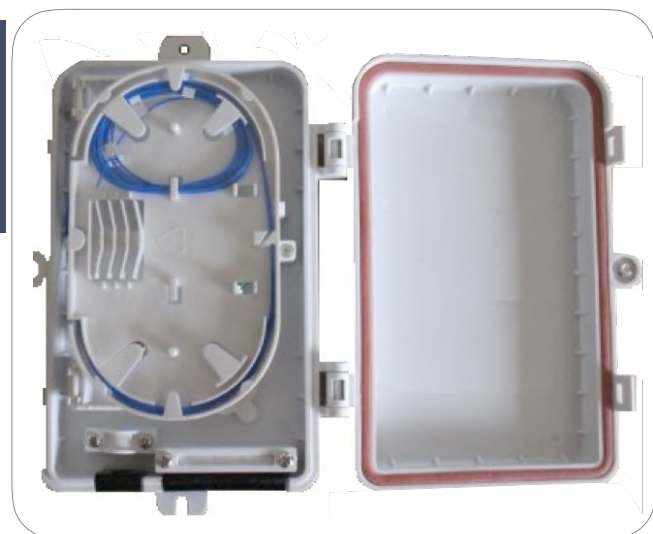

FIBER OPTIC TERMINAL BOX MODEL 5EUTB

Terminal Box Applicable in the straight through or branch connection of indoor cable.
Available for the distribution and terminal connection of various kinds of optical fiber system.
Max capacity cores of 4 with LC DX (4* FC/SC/ST SX).

Dimensions (mm)	217*145*40
Material	ABS
Cable entries	2 entries PG13.5 - 6-12mm
Weight (kg)	0.44
Pressure Resistance	500N
Shock Resistance	750N
Operating Temperature(°C)	-40°C~+60°C
IP Rated	65
Standard	TIA/EIA 568.C, ISO/IEC 11801, EN50173, IEC60304, IEC61754

ORDERING INFORMATION

Type	Adapter	Polishing		Type	Colors		Ports	Fiber		Length (m)	
5EUTB	FC	A	APC	D	Duplex	1	Aqua	1	OS1	G.652B	1
	E2000	U	UPC	Q	Quad	2	Blue	2	OS2	G.652D	2
	LC			S	Simplex	3	Beige	3	655	G.655	3
	MU					4	Green	4	657	G.657	
	SC					5	12 colors		OM1	62.5/125	
	ST								OM2	50/125	
								OM3	50/125		
								OM4	50/125		

ORDERING INFORMATION EXAMPLE

5EUTB	LC	U	D	5	6	OS2	1
-------	----	---	---	---	---	-----	---

Configuration: Indoor terminal box Model 5EUTB LC UPC DX 6 12 Colors OS2 1mts pigtailed (5EUTBLCUD56OS21)

HONG KONG