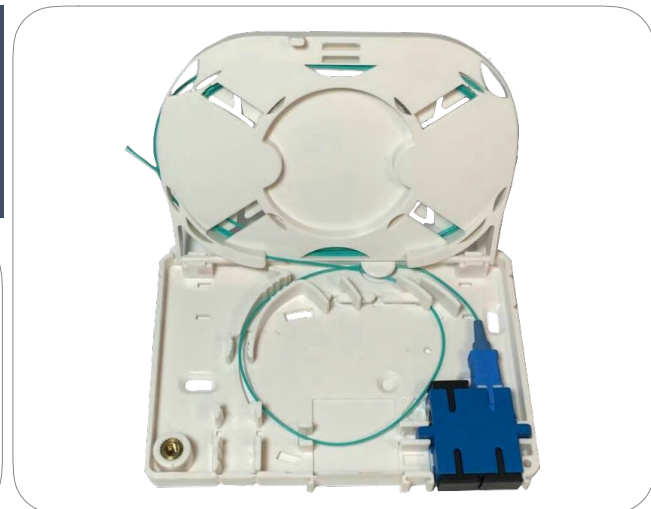

FIBER OPTIC TERMINAL BOX MODEL 6EUTB

Our Terminal Boxes are applicable in the straight through or branch connection of indoor cable.
Indoor wiring terminal box Inner clip design is used for easy operation.
Max capacity cores of 4 SC Simplex.

Material	ABS
Weight (kg)	0.2
Operating Temperature (°C)	-25°C ~ +45°C
Packing	1 box of 48*25*39cm : 60 units

ORDERING INFORMATION											
Type	Adapter	Polishing		Type	Colors		Ports	Fiber		Length (m)	
6EUTB	FC	A	APC	D	Duplex	1	Aqua	1	OS1	G.652B	1
	E2000	U	UPC	Q	Quad	2	Blue	2	OS2	G.652D	2
	LC			S	Simplex	3	Beige	3	655	G.655	3
	MU					4	Green	4	657	G.657	
	SC					5	12 colors		OM1	62.5/125	
	ST					6	Yellow		OM2	50/125	
									OM3	50/125	
									OM4	50/125	

ORDERING INFORMATION EXAMPLE

6EUTB	SC	U	S	6	1	OS2	1
-------	----	---	---	---	---	-----	---

Configuration: Indoor terminal box Model 6EUTB SC UPC SX 1 Yellow OS2 1mt pigtail