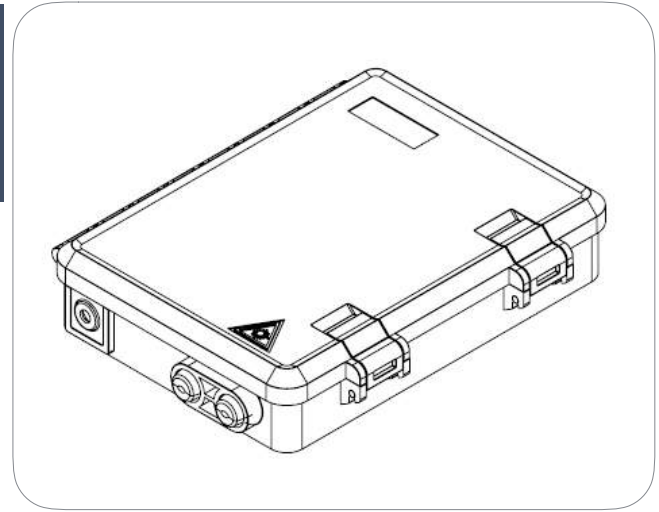

### FIBER OPTIC TERMINAL BOX MODEL 6STB

Romatecsans terminal box Model 6STB is a compact fiber terminal for use at the final fiber termination point outside the wall of customer premises. It provides good fiber protection and convenient connectivity for the end users. Protection grade is IP65.

<b>Dimensions (mm)</b>	165*131*34
<b>Material</b>	Polymer synthetic plastic
<b>Fiber capacity</b>	2 SC SIMPLEX
<b>Operating Temperature (°C)</b>	-40°C ~ +60°C
<b>Protection grade</b>	IP65

Structure			
	Item Nr.	Description	Quantity
	1	Box Body	1
	2	Box Cover	1
	3	Hasp	2
	4	Sealing Ring	1
	5	Sealing Plug	2
	6	Adapter	1

### Installation Instruction

1. Drill 3 holes for M4 expandable bolt.
2. Place the M4 expandable bolt into the holes.
3. Fix the box on the wall using 4\*25 self-tapping screw.