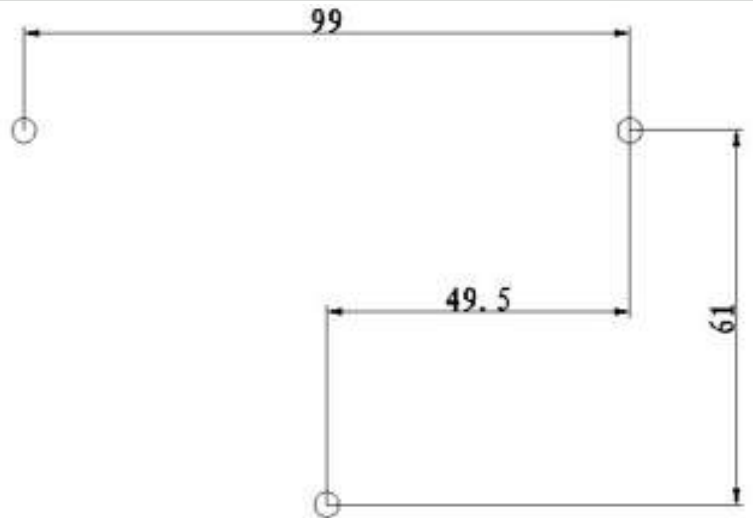

Installation Instruction

1. Drill 3 holes for M4 expandable bolt.
2. Place the M4 expandable bolt into the holes.
3. Fix the box on the wall using 4*25 self-tapping screw.

ORDERING INFORMATION

Type	Adapter	Polishing	Type	Colors	Ports	Fiber	Length (m)	
6STB	FC	A APC	D Duplex	1 Aqua	1	OS1 G.652B	1	
	E2000	U UPC	Q Quad	2 Blue	2	OS2 G.652D	2	
	LC		S Simplex	3 Beige		655 G.655	3	
	MU			4 Green		657 G.657		
	SC			5 12 colors		OM1 62.5/125		
	ST			6 Yellow		OM2 50/125		
							OM3 50/125	
						OM4 50/125		

ORDERING INFORMATION EXAMPLE

6STB	SC	A	S	6	8	OS2	1

Configuration: Outdoor terminal box Model 6STB SC APC Simplex 8 Yellow OS2 1mt pigtails