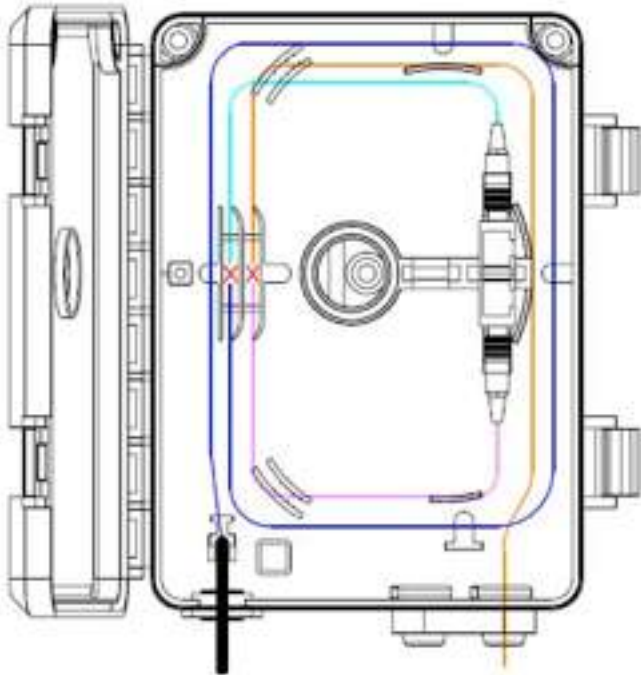

### FIBER OPTIC TERMINAL BOX MODEL 6STB

Romatecsans terminal box Model 6STB is a compact fiber terminal for use at the final fiber termination point outside the wall of customer premises. It provides good fiber protection and convenient connectivity for the end users. Protection grade is IP65.

<b>Dimensions (mm)</b>	165*131*34
<b>Material</b>	Polymer synthetic plastic
<b>Fiber capacity</b>	2 SC SIMPLEX
<b>Operating Temperature (°C)</b>	-40°C ~ +60°C
<b>Protection grade</b>	IP65

Structure			
	Item Nr.	Description	Quantity
	1	Box Body	1
	2	Box Cover	1
	3	Hasp	2
	4	Sealing Ring	1
	5	Sealing Plug	2
	6	Adapter	1

### Installation Instruction

1. Drill 3 holes for M4 expandable bolt.
2. Place the M4 expandable bolt into the holes.
3. Fix the box on the wall using 4\*25 self-tapping screw.