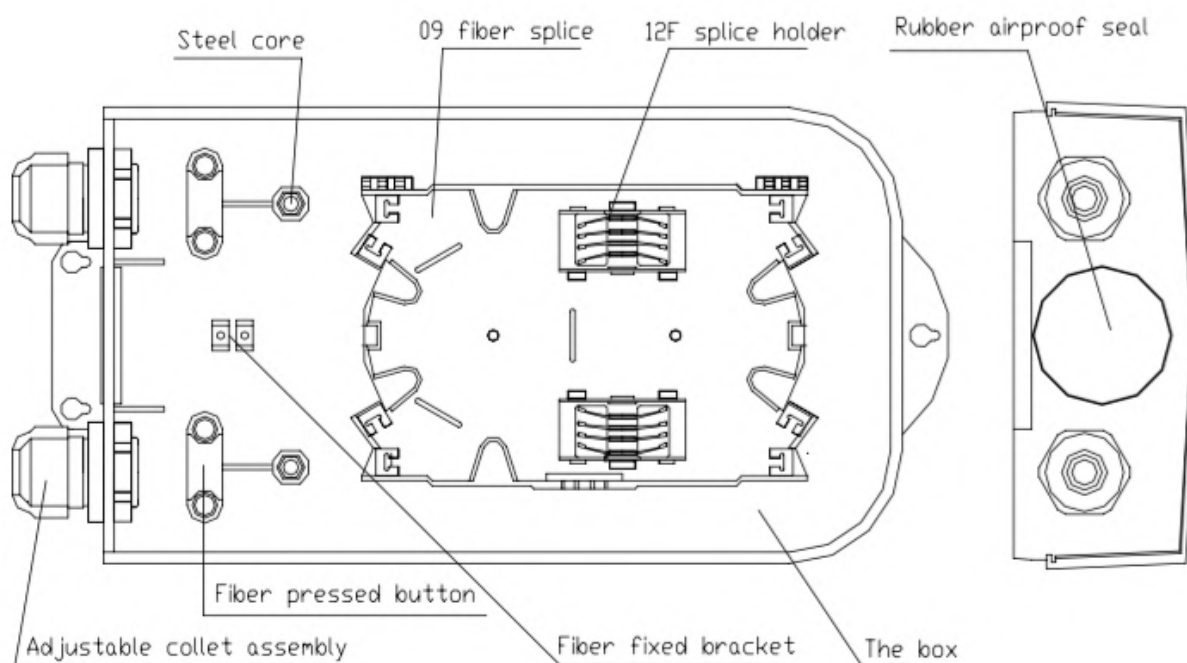

FIBER OPTIC TERMINAL BOX MODEL 7STB

Feature:

- 1 Applicable to drop cable fixing structure, easy in operation for outdoor and indoor.
- 2 Used for consistency between outdoor cable and exchange cabinet pigtails. The capacity is 72F.
- 3 Can be used with SC,FC adaptor and pigtail. The maximum capacity is 24F.
- 4 $\Phi 8\sim 18$ cable terminal consistency can be achieved.

Material	Polymer synthetic plastic
Fiber capacity	12 SC SIMPLEX
Operating Temperature (°C)	-40°C ~ +60°C
Protection grade	IP65

Images

Drawing

ORDERING INFORMATION

Type	Adapter	Polishing	Type	Colors	Ports	Fiber	Length (m)
5STB	FC	A APC	D Duplex	1 Aqua	1	OS1 G.652B	1
	E2000	U UPC	Q Quad	2 Blue	2	OS2 G.652D	2
	LC		S Simplex	3 Beige	3	655 G.655	3
	MU			4 Green	4	657 G.657	
	SC			5 12 colors	OM1 62.5/125	
	ST			6 Yellow	142	OM2 50/125	
					143	OM3 50/125	
					144	OM4 50/125	

ORDERING INFORMATION EXAMPLE

5STB	SC	A	S	6	8	OS2	1
------	----	---	---	---	---	-----	---

Configuration: Outdoor terminal box Model 5STB SC APC Simplex 8 Yellow OS2 1mt pigtaills