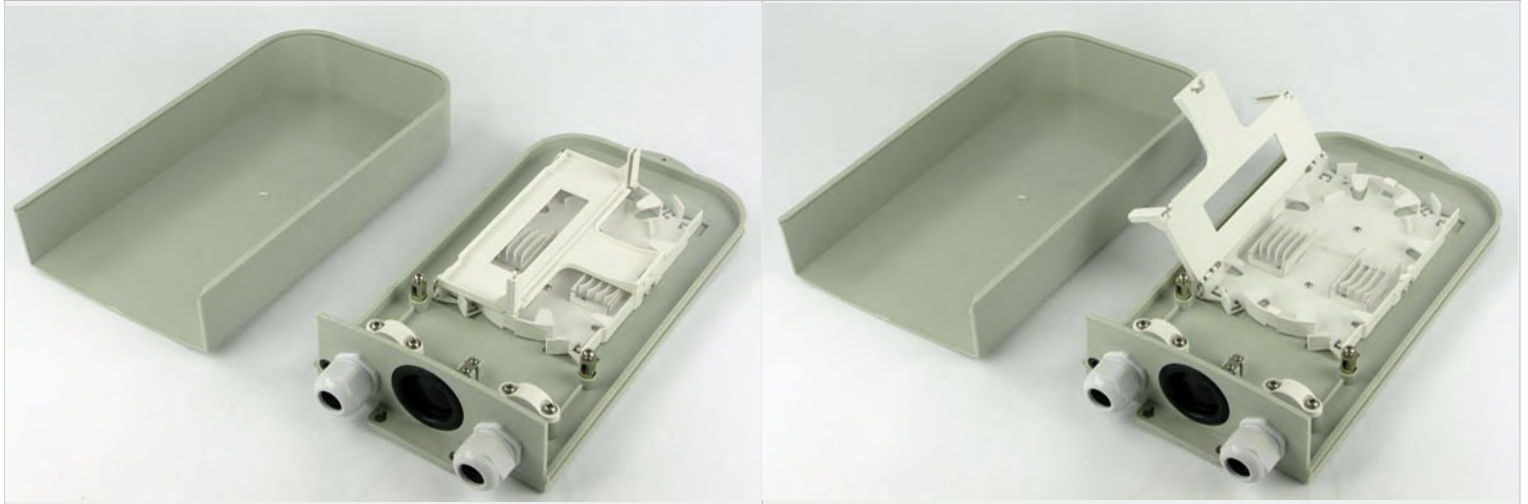

FIBER OPTIC TERMINAL BOX MODEL 7STB

Feature:

- 1 Applicable to drop cable fixing structure, easy in operation for outdoor and indoor.
- 2 Used for consistency between outdoor cable and exchange cabinet pigtails. The capacity is 72F.
- 3 Can be used with SC,FC adaptor and pigtail. The maximum capacity is 24F.
- 4 $\Phi 8\sim 18$ cable terminal consistency can be achieved.

Material	Polymer synthetic plastic
Fiber capacity	12 SC SIMPLEX
Operating Temperature (°C)	-40°C ~ +60°C
Protection grade	IP65

Images

Drawing

ORDERING INFORMATION

Type	Adapter	Polishing	Type	Colors	Ports	Fiber	Length (m)
5STB	FC	A APC	D Duplex	1 Aqua	1	OS1 G.652B	1
	E2000	U UPC	Q Quad	2 Blue	2	OS2 G.652D	2
	LC		S Simplex	3 Beige	3	655 G.655	3
	MU			4 Green	4	657 G.657	
	SC			5 12 colors	OM1 62.5/125	
	ST			6 Yellow	142	OM2 50/125	
					143	OM3 50/125	
					144	OM4 50/125	

ORDERING INFORMATION EXAMPLE

5STB	SC	A	S	6	8	OS2	1
------	----	---	---	---	---	-----	---

Configuration: Outdoor terminal box Model 5STB SC APC Simplex 8 Yellow OS2 1mt pigtaills