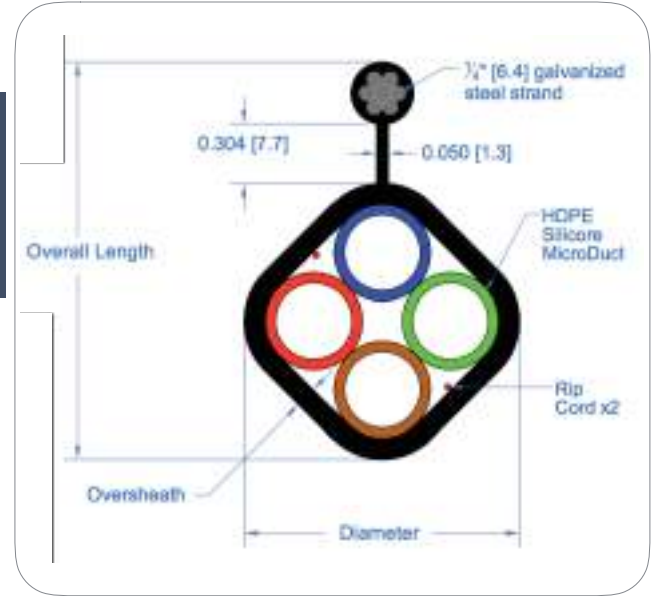

### Aerial Micro Duct Figure 8

Romatecsans figure 8 MD has a 1/4" steel strength member attached to the MicroDuct bundle, this allows the MD to be placed between poles or to buildings without the need to lash it to a support messenger.

Features	
Installation application	Aerial
Market application	Telecom, CATV, Enterprise & Energy
Colors	Blue, Orange, Green, Braun, Grey, White, Red, Yellow, Black, Purple
Material	HDPE

Ways	Nom. OD (mm)	Wall
4	12.7mm ± 0.10	1.35mm ± 0.05

Overall Length	Diameter	Oversheath	Weight/Foot
52.1mm	36.2mm	2.8±0.4mm	0.336 lb/ft

ORDERING INFORMATION			
Product	Model	Ways	
<b>AMDF8</b>	<i>Aerial Micro Duct Figure 8</i>	<b>PF</b>	<b>4</b>
ORDERING INFORMATION EXAMPLE			
<b>AMDF8</b>	<b>PF</b>	<b>4</b>	