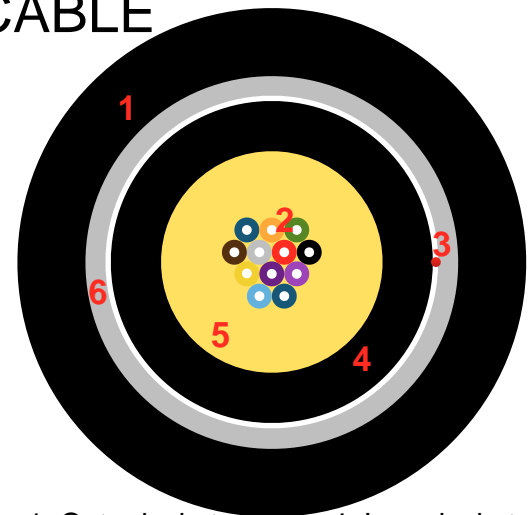

FIBER OPTIC ARMORED BUFFER CABLE

Romatecsans fiber optic armored buffered outdoor cables are ideal for outdoor communications. Our cables are strong, robust and easy for installations in or out of houses or buildings.

- 1. Outer jacket
- 2. Tight Buffered
- 3. Ripcord
- 4. Inner jacket
- 5. Strength member
- 6. Corrugated steel

Items		Specifications
Fibers		12
Tight-buffered fiber	Dimensions	850um ± 50um
	Material	PVC
Strength Member		Aramid Yarn
Inner Jacket	Dimensions	6.5mm ± 0.3mm
	Material	LSZH
	Color	Black
Outer Jacket	Dimensions	11.5mm ± 0.5mm
	Material	LSZH
	Color	Black