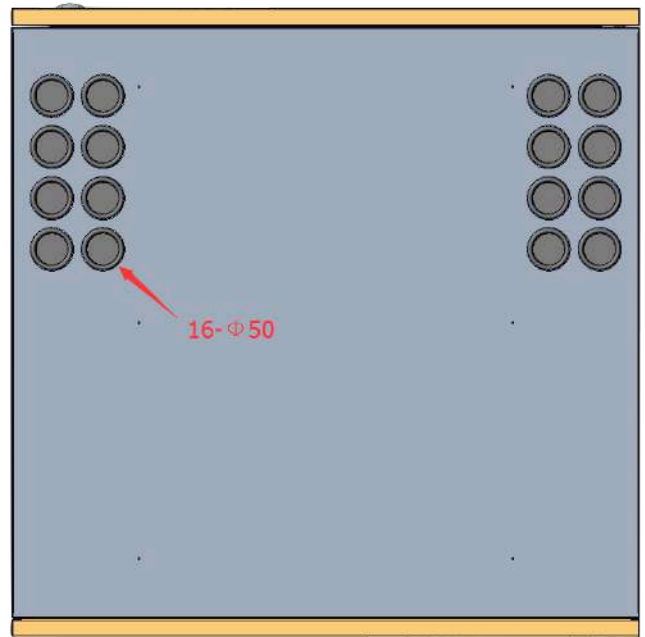

CABINET MODEL IP51

Material	Cold rolled steel
Thickness	4 rack holders is 1.8mm / body 1.1mm
Door material	Plexiglass
IP Rating	51
Protection	IK-16
Unit rack standard	19 inches
Width (mm)	800
Depth (mm)	800
High (mm)	2145
Capacity (U)	2* 21U
Middle rack adjustable position from post to post	580mm ~ 200mm
Loading capacity (kg)	Maximum 1300
Cable entries	8 entries of 50mm + 8 entries of 50mm
Cable entries sealing	Grommet sealing + cable glands
Floor restraint points	9
Operating temperature (°C)	-40°C ~ +60°C
Color	Black

sales@romatecsans.com
www.romatecsans.com

Drawing

Details

Door high impact support

Back rings for cable entries

Cable organiser view

Details

Cable glands

Top view cable entries

ORDERING INFORMATION

Model	Racks (U)	Depth (mm)		Width (mm)		Colors	
	42	A	800	A	800	A	Black
ORDERING INFORMATION EXAMPLE							
IP51	42	A		A		A	

HONG KONG

Romatecsans International Limited
Fu Lee Comm Building, 14-20 Pilkem
St., Jordan, Yau Ma Tei,
Kowloon, Hong Kong
Tel. +852 3678 6746