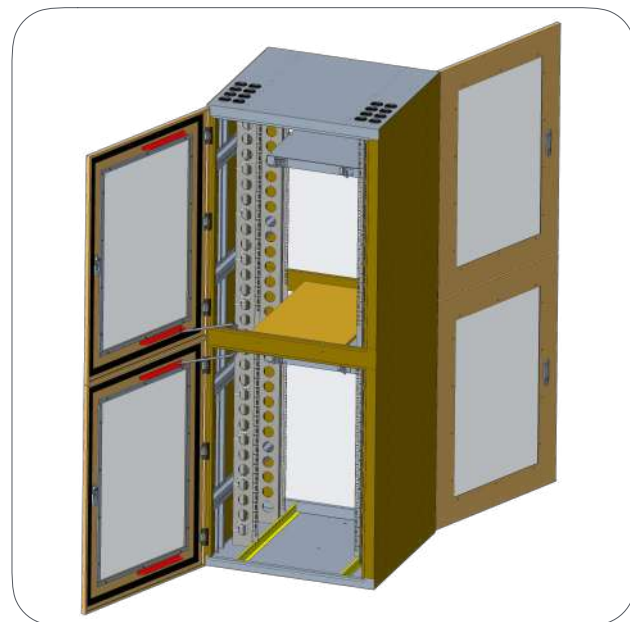

CABINET MODEL IP51

Material	Cold rolled steel
Thickness	4 rack holders is 1.8mm / body 1.1mm
Door material	Plexiglass
IP Rating	51
Protection	IK-16
Unit rack standard	19 inches
Width (mm)	800
Depth (mm)	800
High (mm)	2145
Capacity (U)	2* 21U
Middle rack adjustable position from post to post	580mm ~ 200mm
Loading capacity (kg)	Maximum 1300
Cable entries	8 entries of 50mm + 8 entries of 50mm
Cable entries sealing	Grommet sealing + cable glands
Floor restraint points	9
Operating temperature (°C)	-40°C ~ +60°C
Color	Black

sales@romatecsans.com
www.romatecsans.com

Drawing

Details

Door high impact support

Back rings for cable entries

Cable organiser view

Details

Cable glands