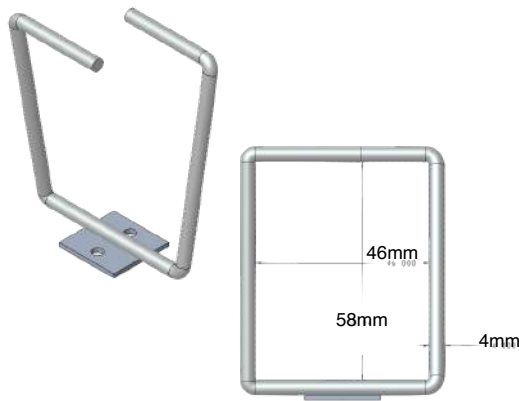

CABINET MODEL IP51

Material	Cold rolled steel
Thickness	4 rack holders is 1.8mm / body 1.1mm
Door material	Plexiglass
IP Rating	51
Protection	IK-16
Unit rack standard	19 inches
Width (mm)	800
Depth (mm)	800
High (mm)	2145
Capacity (U)	2* 21U
Middle rack adjustable position from post to post	580mm ~ 200mm
Loading capacity (kg)	Maximum 1300
Cable entries	8 entries of 50mm + 8 entries of 50mm
Cable entries sealing	Grommet sealing + cable glands
Floor restraint points	9
Operating temperature (°C)	-40°C ~ +60°C
Color	Black

sales@romatecsans.com
www.romatecsans.com

Drawing

Details

Door high impact support

Back rings for cable entries

Cable organiser view

Details

Cable glands

Top view cable entries

ORDERING INFORMATION

Model	Racks (U)	Depth (mm)		Width (mm)		Colors	
	42	A	800	A	800	A	Black
ORDERING INFORMATION EXAMPLE							
IP51	42	A		A		A	

HONG KONG

Romatecsans International Limited
Fu Lee Comm Building, 14-20 Pilkem
St., Jordan, Yau Ma Tei,
Kowloon, Hong Kong
Tel. +852 3678 6746