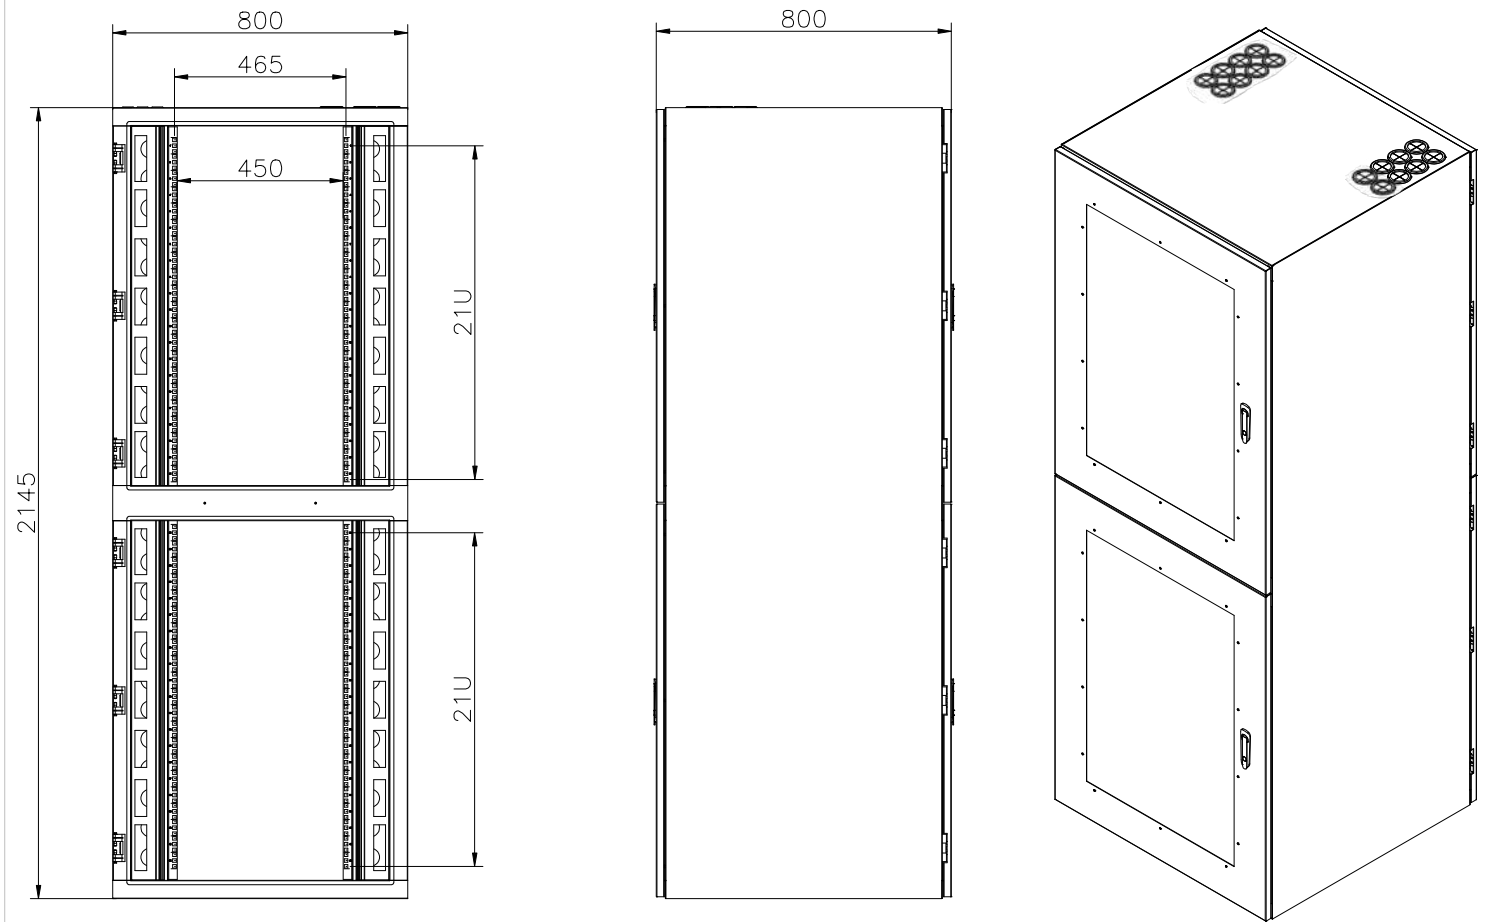

CABINET MODEL IP51

Material	Cold rolled steel
Thickness	4 rack holders is 1.8mm / body 1.1mm
Door material	Plexiglass
IP Rating	51
Protection	IK-16
Unit rack standard	19 inches
Width (mm)	800
Depth (mm)	800
High (mm)	2145
Capacity (U)	2* 21U
Middle rack adjustable position from post to post	580mm ~ 200mm
Loading capacity (kg)	Maximum 1300
Cable entries	8 entries of 50mm + 8 entries of 50mm
Cable entries sealing	Grommet sealing + cable glands
Floor restraint points	9
Operating temperature (°C)	-40°C ~ +60°C
Color	Black

sales@romatecsans.com
www.romatecsans.com

Drawing

Details

Door high impact support

Back rings for cable entries

Cable organiser view

Details

Cable glands

Top view cable entries

ORDERING INFORMATION

Model	Racks (U)	Depth (mm)		Width (mm)		Colors	
	42	A	800	A	800	A	Black
ORDERING INFORMATION EXAMPLE							
IP51	42	A		A		A	

HONG KONG

Romatecsans International Limited
Fu Lee Comm Building, 14-20 Pilkem
St., Jordan, Yau Ma Tei,
Kowloon, Hong Kong
Tel. +852 3678 6746