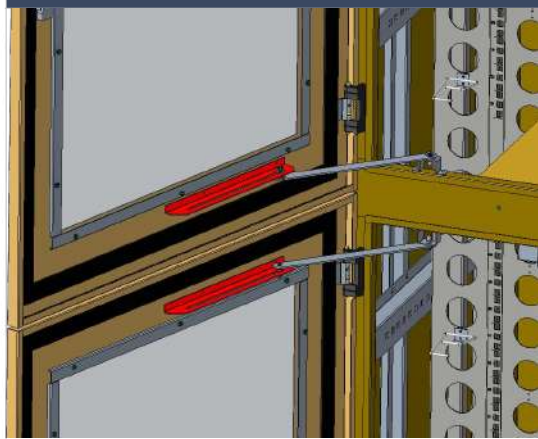

CABINET MODEL IP51

Material	Cold rolled steel
Thickness	4 rack holders is 1.8mm / body 1.1mm
Door material	Plexiglass
IP Rating	51
Protection	IK-16
Unit rack standard	19 inches
Width (mm)	800
Depth (mm)	800
High (mm)	2145
Capacity (U)	2* 21U
Middle rack adjustable position from post to post	580mm ~ 200mm
Loading capacity (kg)	Maximum 1300
Cable entries	8 entries of 50mm + 8 entries of 50mm
Cable entries sealing	Grommet sealing + cable glands
Floor restraint points	9
Operating temperature (°C)	-40°C ~ +60°C
Color	Black

sales@romatecsans.com
www.romatecsans.com

Drawing

Details

Door high impact support

Back rings for cable entries

Cable organiser view

Details

Cable glands