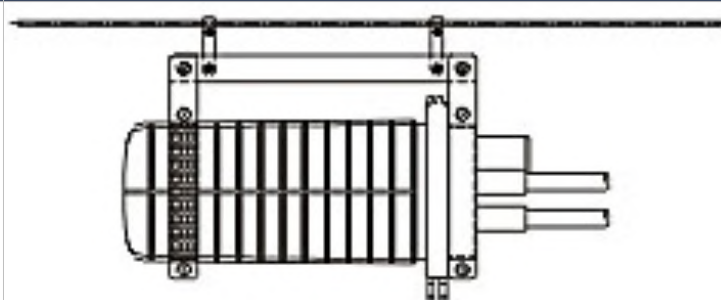

Aerial

Installation Methods

ORDERING INFORMATION

Model

MMO

Fibers

24

48