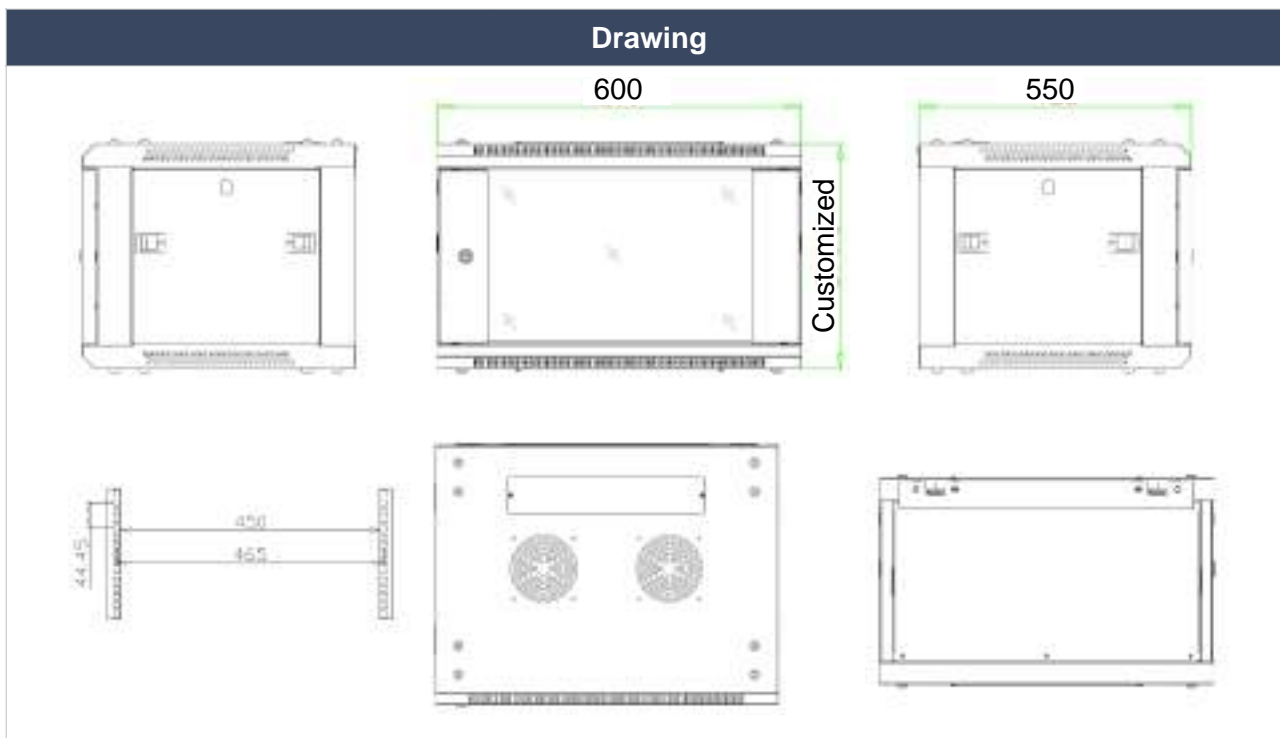

WALL RACK MODEL EWR

Designed to house rack mount equipment for cabling, telecommunications, IT, industrial and home installations, Romatecsans EWR series is supplied flat-packed, which eases access to the installation site while reducing logistics costs and providing greater protection during transit.

Material (mm)	Cold rolled steel 1.2 ~ 2.0 thickness
Depth (mm)	Up to 600
Capacity (U)	24
Loading Capacity (kg)	60
Operating Temperature (°C)	-20°C ~ +55°C

ORDERING INFORMATION							
Model	Racks (U)	Depth (mm)		Width (mm)		Colors	
EWR	2	A	<i>350</i>	A	<i>600</i>	1	<i>Black</i>
	4	B	<i>450</i>			2	<i>Grey</i>
	C	<i>550</i>			3	<i>Customized</i>
	20	D	<i>600</i>				
	24						

ORDERING INFORMATION EXAMPLE							
EWR	15	B		A		2	

*Configuration: Wall Rack Model EWR 15U 450*600mm grey color*