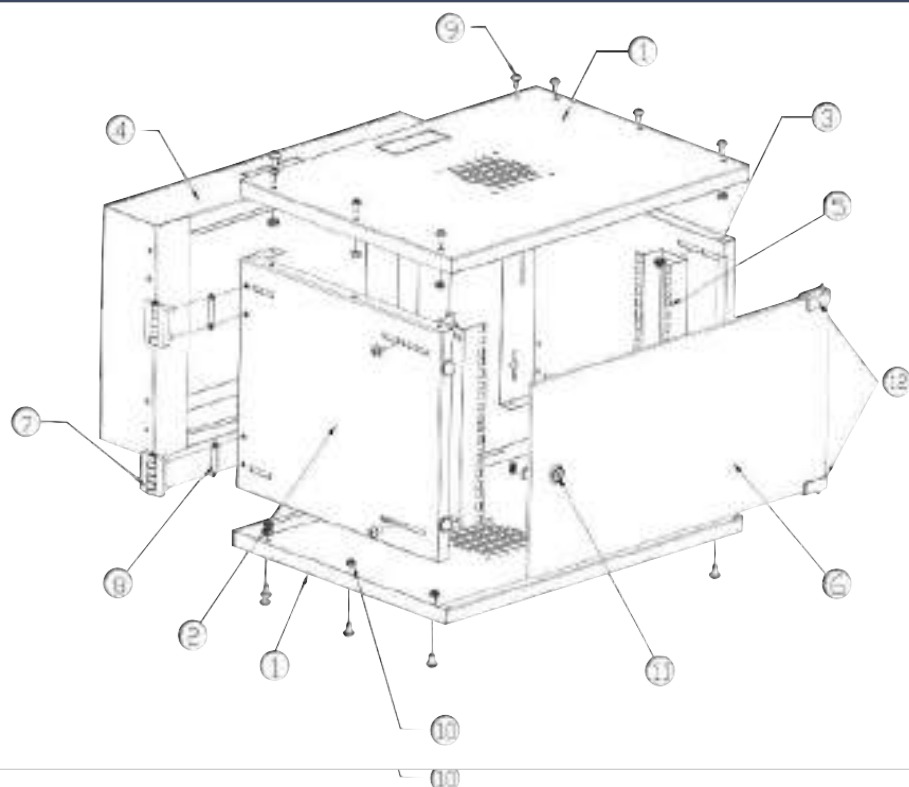

### WALL RACK MODEL MAGUS

Romatecsans series double section is really suitable for server rooms, audio rooms, wiring closets, manufacturing areas, warehouses, or anywhere where heavy networking equipment needs to be protected and maintained usually. Pick up and slot in back holes ensure convenient and quick wall mounting. Turning angle of rear door is over 90°. Turning angle of front door is over 180°.

<b>Material (mm)</b>	Cold rolled steel 1.2 ~ 2.0 thickness
<b>Depth (mm)</b>	Up to 600
<b>Capacity (U)</b>	15
<b>Loading Capacity (kg)</b>	40
<b>Operating Temperature (°C)</b>	-20°C ~ +55°C

#### Drawing

Description	QTY
Top cover (same with bottom)	2
Left Panel	1
Right Panel	1
Rear Frame	1
Rail	2
Glass Door	1
Hinge	2
Gasket	2
Socket Button Head Screw	20
Nuts with Flange	28
Lock	1
Glass Clamp	1