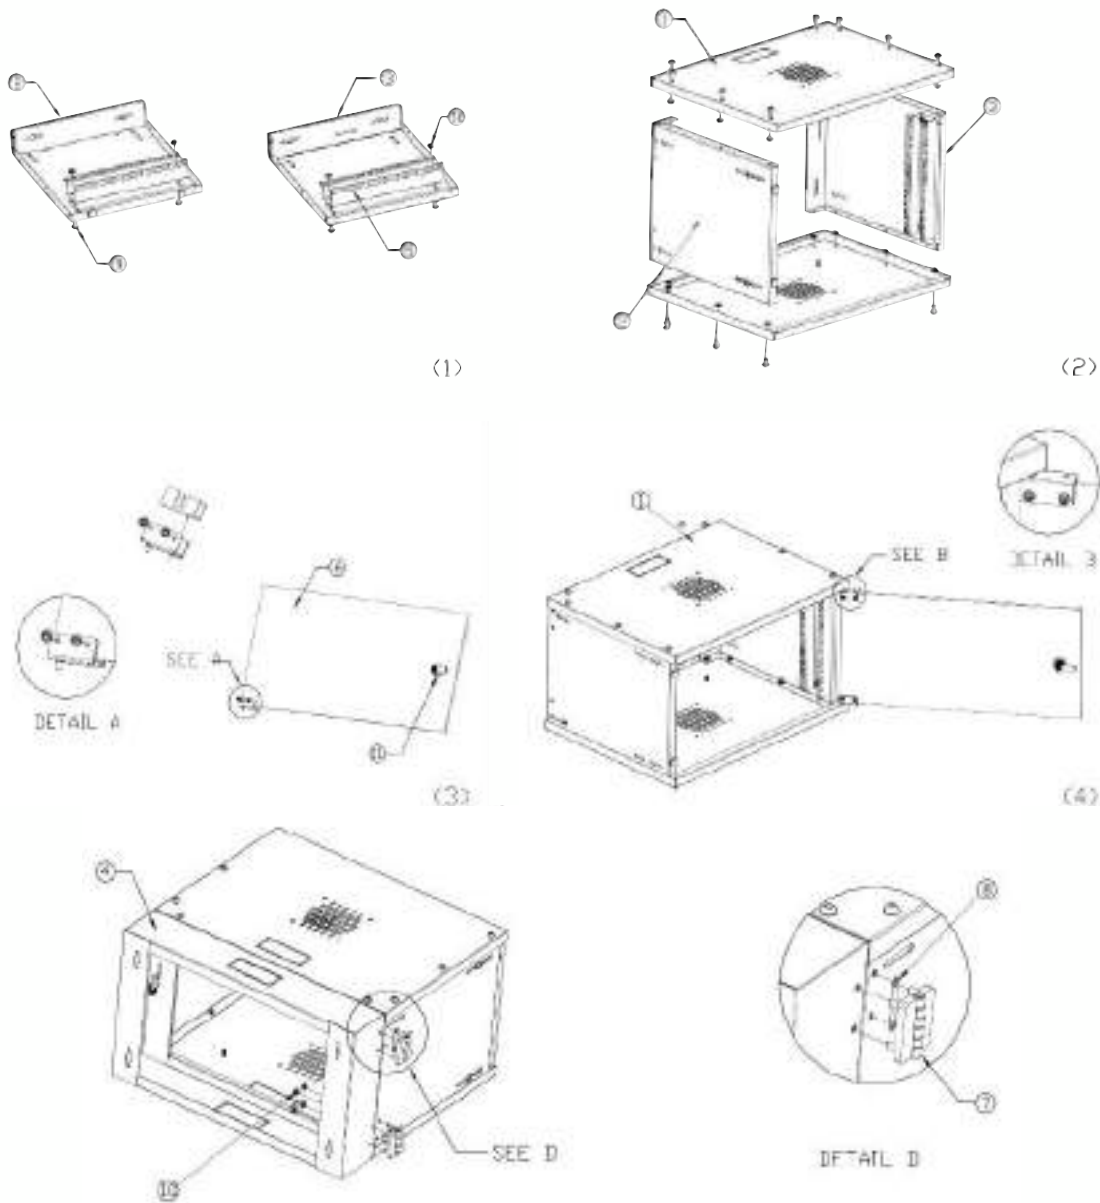

### WALL RACK MODEL MAGUS

Romatecsans series double section is really suitable for server rooms, audio rooms, wiring closets, manufacturing areas, warehouses, or anywhere where heavy networking equipment needs to be protected and maintained usually. Pick up and slot in back holes ensure convenient and quick wall mounting. Turning angle of rear door is over 90°. Turning angle of front door is over 180°.

<b>Material (mm)</b>	Cold rolled steel 1.2 ~ 2.0 thickness
<b>Depth (mm)</b>	Up to 600
<b>Capacity (U)</b>	15
<b>Loading Capacity (kg)</b>	40
<b>Operating Temperature (°C)</b>	-20°C ~ +55°C

#### Drawing

Description	QTY
Top cover (same with bottom)	2
Left Panel	1
Right Panel	1
Rear Frame	1
Rail	2
Glass Door	1
Hinge	2
Gasket	2
Socket Button Head Screw	20
Nuts with Flange	28
Lock	1
Glass Clamp	1

### Drawing

ORDERING INFORMATION						
Model	Racks (U)	Depth (mm)		Width (mm)		Colors
<b>MAGUS</b>	<b>2</b>	<b>A</b>	350	<b>A</b>	600	<b>1</b> Black
	<b>4</b>	<b>B</b>	450			<b>2</b> Grey
	<b>.....</b>	<b>C</b>	600			<b>3</b> Customized
	<b>12</b>					
	<b>15</b>					
ORDERING INFORMATION EXAMPLE						
<b>MAGUS</b>	<b>15</b>	<b>A</b>		<b>A</b>		<b>2</b>